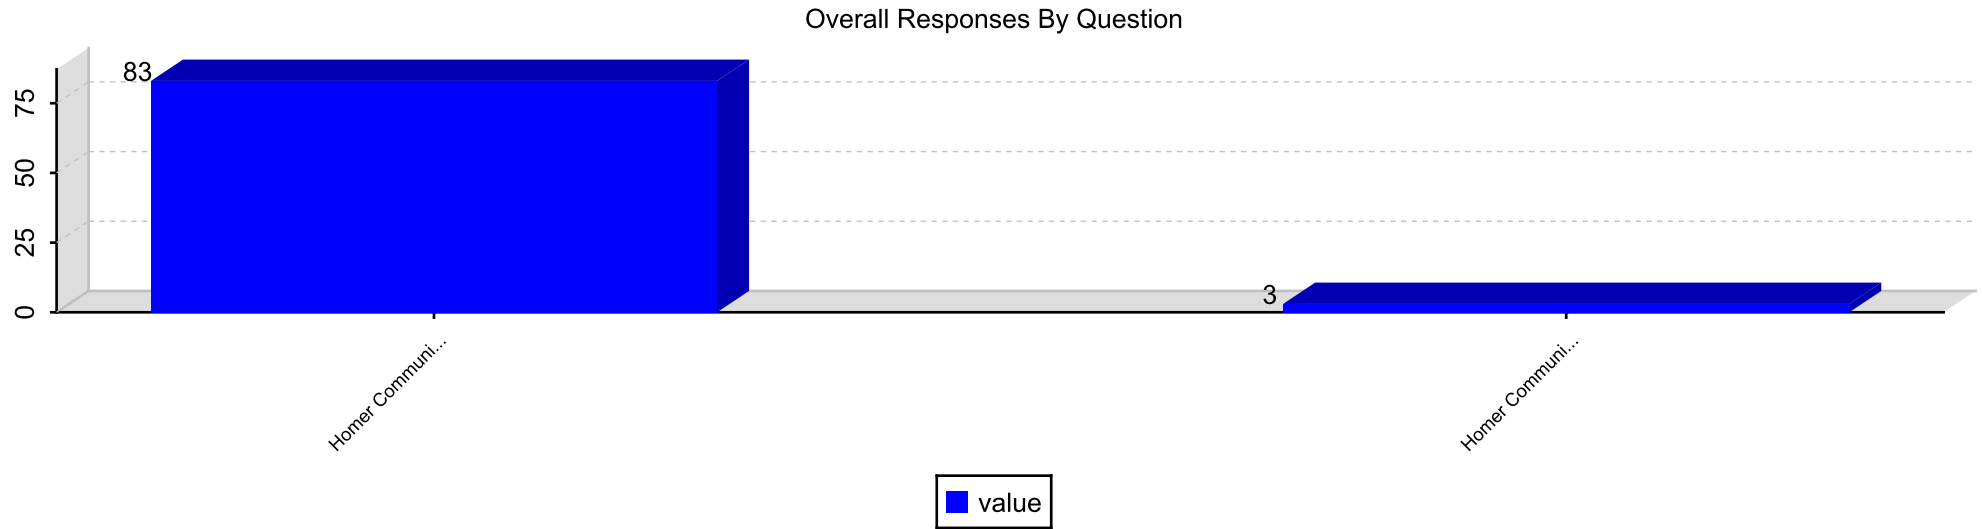

Question / Institution			Yes		Maybe		No		Total	
			#	%	#	%	#	%	#	%
9. My family knows how I do in school.	Homer Community School	Average Score	82	95.35%	3	3.49%	1	1.16%	86	100%
		2.94	82	95.35%	3	3.49%	1	1.16%	86	100%
	Total	82	95.35%	3	3.49%	1	1.16%	86	100%	
10. I am safe at school.	Homer Community School	Average Score	77	89.53%	9	10.47%	0	0%	86	100%
		2.9	77	89.53%	9	10.47%	0	0%	86	100%
	Total	77	89.53%	9	10.47%	0	0%	86	100%	
11. My school has books for me to read.	Homer Community School	Average Score	86	100%	0	0%	0	0%	86	100%
		3.0	86	100%	0	0%	0	0%	86	100%
	Total	86	100%	0	0%	0	0%	86	100%	
12. I use a computer to learn at school.	Homer Community School	Average Score	80	93.02%	6	6.98%	0	0%	86	100%
		2.93	80	93.02%	6	6.98%	0	0%	86	100%
	Total	80	93.02%	6	6.98%	0	0%	86	100%	
13. My teacher wants me to help all boys and girls.	Homer Community School	Average Score	81	95.29%	2	2.35%	2	2.35%	85	100%
		2.93	81	95.29%	2	2.35%	2	2.35%	85	100%
	Total	81	95.29%	2	2.35%	2	2.35%	85	100%	
14. My teacher tells me when I do good work.	Homer Community School	Average Score	71	87.65%	9	11.11%	1	1.23%	81	100%
		2.86	71	87.65%	9	11.11%	1	1.23%	81	100%
	Total	71	87.65%	9	11.11%	1	1.23%	81	100%	
Total			1,090	90.98%	90	7.51%	18	1.5%	1,198	100%

Responses By Section and Question

Section: About My School

Responses By Question

Question 1. My teacher wants me to learn.

Question 2. My teacher is fair to me.